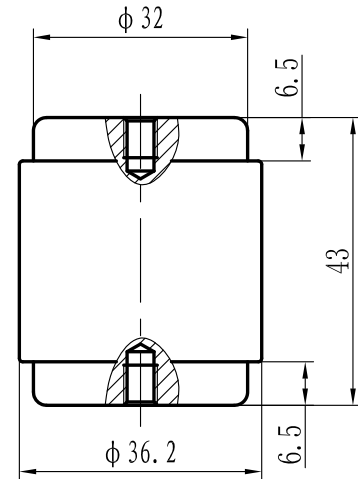

Data-Sheet-Fixed Vacuum Capacitor

CKT75/15/41

www.glvac.com

Specification	
Capacity C_{max} (nominal)	75pF
Voltage (Peak Test U_{pt} /Peak Working U_{pw})	15kVp/9kVp
Capacity tolerance	$\pm 10\%$
Max. Current I_{max} at 13.56MHz with	41Arms
Convection Cooling	
Net Weight	0.2kg