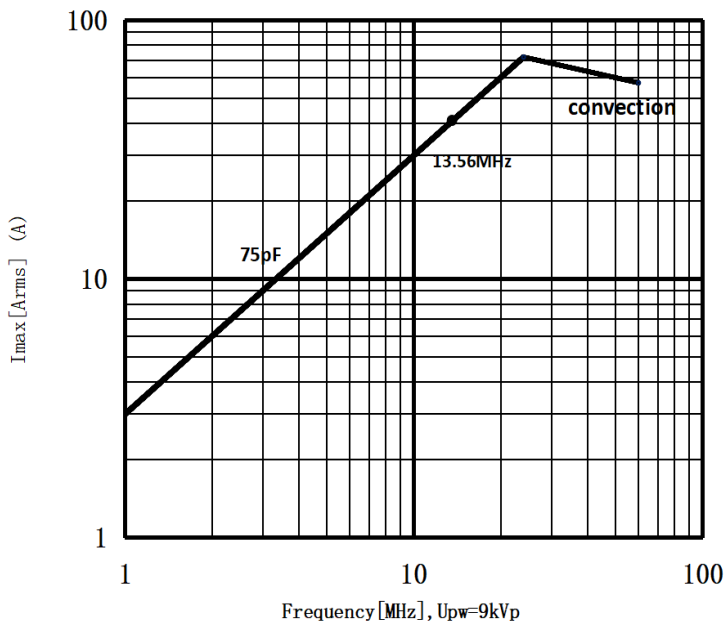

Data-Sheet-Fixed Vacuum Capacitor

CKT75/15/41

www.glvac.com

Specification	
Capacity C_{max} (nominal)	75pF
Voltage (Peak Test U_{pt} /Peak Working U_{pw})	15kVp/9kVp
Capacity tolerance	$\pm 10\%$
Max. Current I_{max} at 13.56MHz with	41Arms
Convection Cooling	
Net Weight	0.2kg

UNLESS OTHERWISE SPECIFIED:

$\leq 30: \pm 0.5$ $30 \sim 400: \pm 1.2$ $\geq 400: \pm 2.5$ $\angle \pm 1^\circ$

Rev:00

Page1/1

Issue: 29-Dec-2020

Address: ST28 Xihu Road, Kunshan, Jiangsu Province, China
 TEL: +86 (512) 36872110